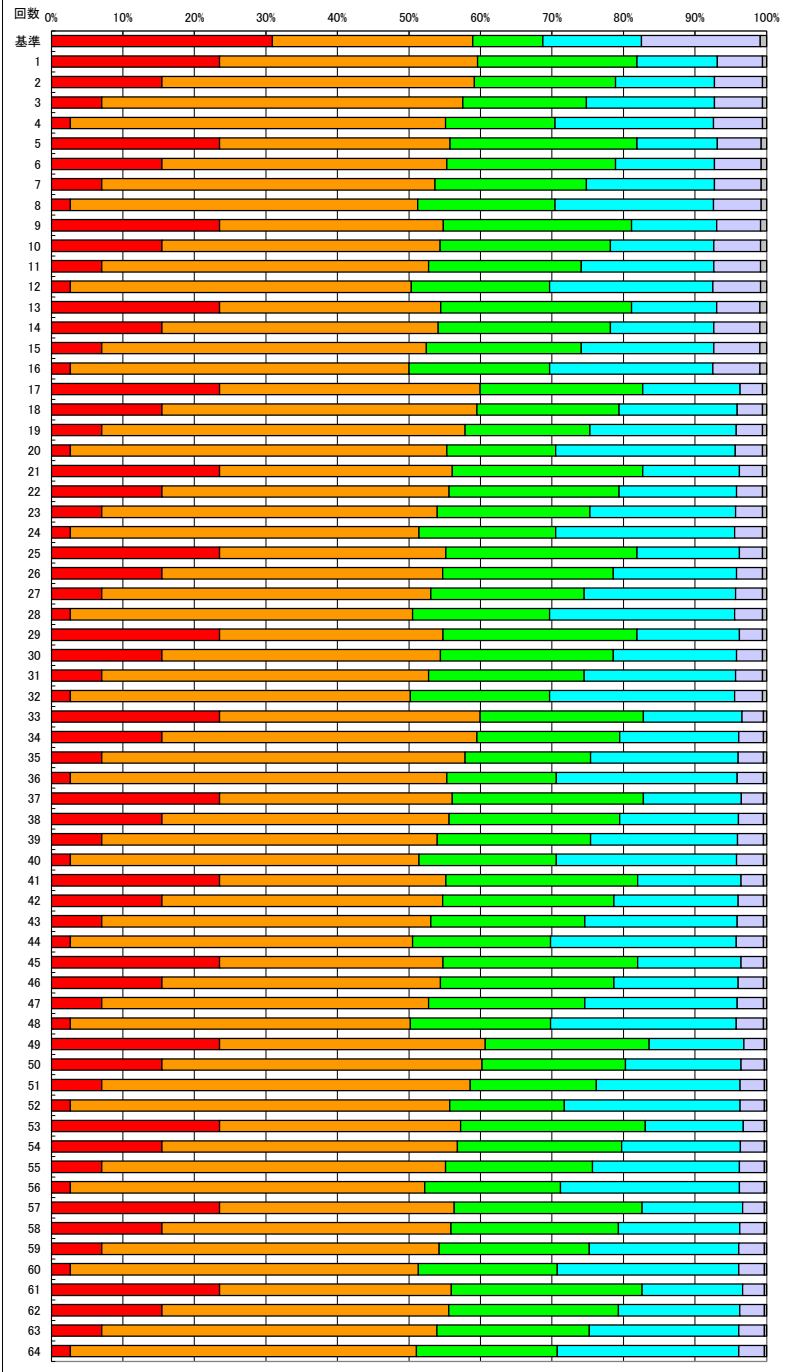

ID	A	B	C	D	E	X
基準	4,138	3,748	1,313	1,844	2,223	117
1	3,146	4,833	2,979	1,506	841	78
2	2,070	5,849	2,641	1,850	895	78
3	946	6,753	2,316	2,395	895	78
4	359	7,017	2,048	2,968	913	78
5	3,146	4,312	3,500	1,506	819	100
6	2,070	5,328	3,162	1,850	873	100
7	946	6,232	2,837	2,395	873	100
8	359	6,496	2,569	2,968	891	100
9	3,146	4,192	3,522	1,588	823	112
10	2,070	5,208	3,184	1,932	877	112
11	946	6,112	2,859	2,477	877	112
12	359	6,376	2,591	3,050	895	112
13	3,146	4,140	3,574	1,588	810	125
14	2,070	5,169	3,223	1,932	864	125
15	946	6,073	2,898	2,477	864	125
16	359	6,337	2,630	3,050	882	125
17	3,146	4,876	3,045	1,822	416	78
18	2,070	5,892	2,661	2,212	470	78
19	946	6,796	2,336	2,740	487	78
20	359	7,042	2,035	3,364	505	78
21	3,146	4,355	3,566	1,811	427	78
22	2,070	5,371	3,182	2,201	481	78
23	946	6,275	2,857	2,729	498	78
24	359	6,521	2,556	3,353	516	78
25	3,146	4,235	3,576	1,917	431	78
26	2,070	5,251	3,192	2,307	485	78
27	946	6,155	2,867	2,835	502	78
28	359	6,401	2,566	3,459	520	78
29	3,146	4,183	3,628	1,917	431	78
30	2,070	5,212	3,231	2,307	485	78
31	946	6,116	2,906	2,835	502	78
32	359	6,362	2,605	3,459	520	78
33	3,146	4,876	3,058	1,841	407	55
34	2,070	5,892	2,674	2,231	461	55
35	946	6,796	2,349	2,759	478	55
36	359	7,042	2,048	3,383	496	55
37	3,146	4,355	3,579	1,830	418	55
38	2,070	5,371	3,195	2,220	472	55
39	946	6,275	2,870	2,748	489	55
40	359	6,521	2,569	3,372	507	55
41	3,146	4,235	3,589	1,936	422	55
42	2,070	5,251	3,205	2,326	476	55
43	946	6,155	2,880	2,854	493	55
44	359	6,401	2,579	3,478	511	55
45	3,146	4,183	3,641	1,936	422	55
46	2,070	5,212	3,244	2,326	476	55
47	946	6,116	2,919	2,854	493	55
48	359	6,362	2,618	3,478	511	55
49	3,146	4,973	3,067	1,775	381	41
50	2,070	5,989	2,683	2,165	435	41
51	946	6,893	2,358	2,693	452	41
52	359	7,094	2,147	3,290	452	41
53	3,146	4,510	3,460	1,834	392	41
54	2,070	5,526	3,076	2,224	446	41
55	946	6,430	2,751	2,752	463	41
56	359	6,631	2,540	3,349	463	41
57	3,146	4,390	3,518	1,880	408	41
58	2,070	5,406	3,134	2,270	462	41
59	946	6,310	2,809	2,798	479	41
60	359	6,511	2,598	3,395	479	41
61	3,146	4,338	3,570	1,880	408	41
62	2,070	5,367	3,173	2,270	462	41
63	946	6,271	2,848	2,798	479	41
64	359	6,472	2,637	3,395	479	41