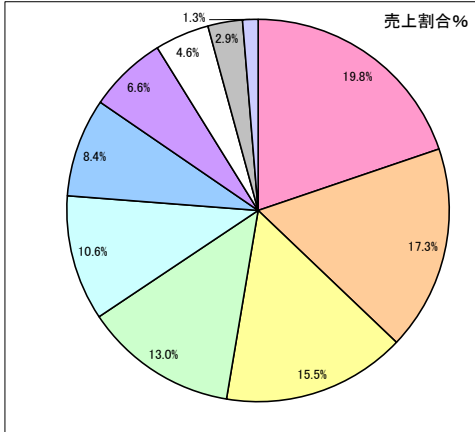

デシル値	購買額合計	売上割合 (%)	累積割合 (%)	累積データ数
1	39,722,226	19.8%	19.8%	50
2	34,772,464	17.3%	37.1%	100
3	31,163,686	15.5%	52.6%	150
4	26,014,157	13.0%	65.6%	200
5	21,306,215	10.6%	76.2%	250
6	16,769,567	8.4%	84.6%	300
7	13,249,315	6.6%	91.2%	350
8	9,194,905	4.6%	95.8%	400
9	5,906,259	2.9%	98.7%	450
10	2,586,449	1.3%	100.0%	500
	200,685,243