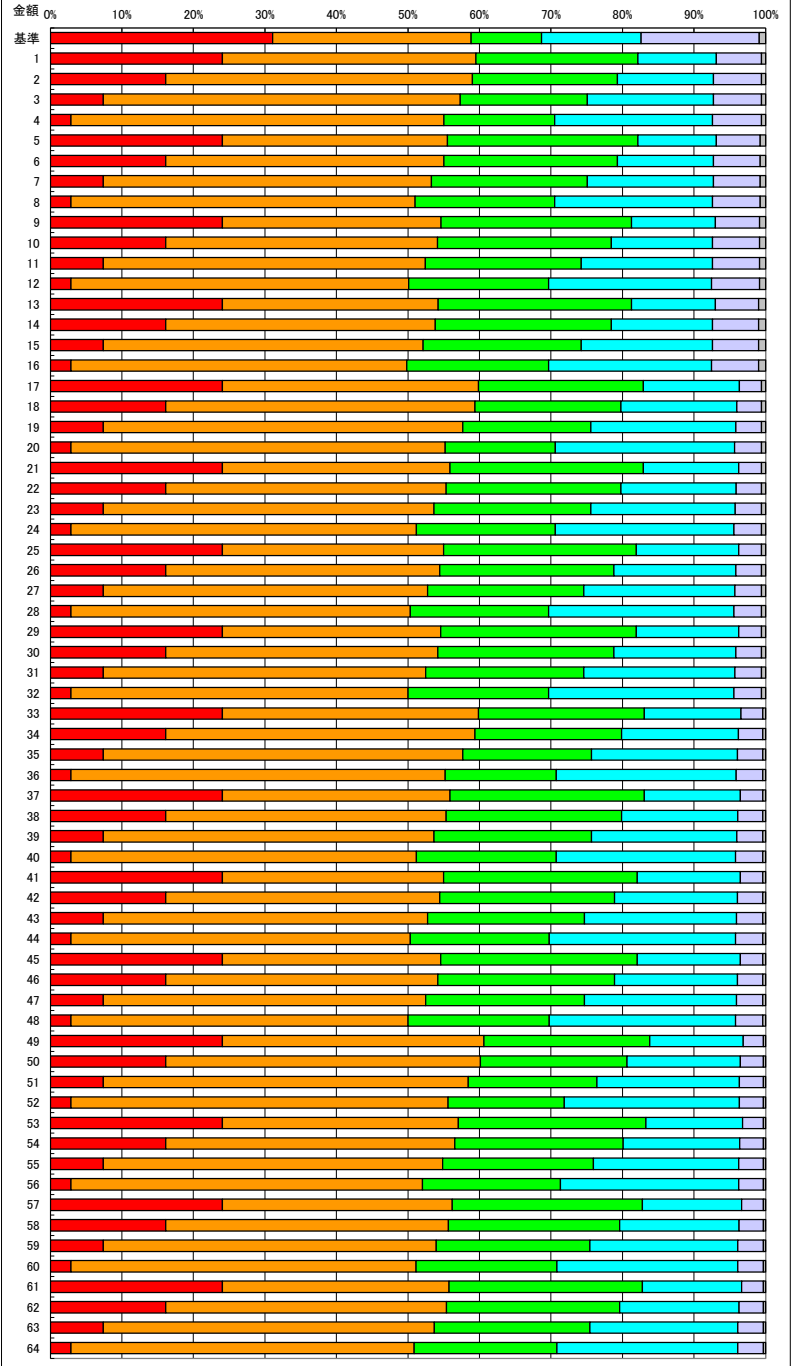

ID	A	B	C	D	E	X
基準	55,670	49,647	17,600	24,904	29,582	1,585
1	43,074	63,476	40,474	19,634	11,307	1,024
2	28,859	76,781	36,280	24,063	11,981	1,024
3	13,220	89,365	31,810	31,589	11,981	1,024
4	5,187	93,294	27,733	39,502	12,249	1,024
5	43,074	56,302	47,648	19,634	11,012	1,320
6	28,859	69,607	43,454	24,063	11,686	1,320
7	13,220	82,191	38,984	31,589	11,686	1,320
8	5,187	86,120	34,907	39,502	11,953	1,320
9	43,074	54,723	47,677	20,939	11,092	1,484
10	28,859	68,028	43,484	25,368	11,765	1,484
11	13,220	80,612	39,014	32,894	11,765	1,484
12	5,187	84,541	34,937	40,807	12,033	1,484
13	43,074	53,979	48,421	20,939	10,881	1,695
14	28,859	67,520	43,992	25,368	11,555	1,695
15	13,220	80,104	39,522	32,894	11,555	1,695
16	5,187	84,033	35,445	40,807	11,822	1,695
17	43,074	64,086	41,274	24,032	5,499	1,024
18	28,859	77,391	36,519	29,023	6,172	1,024
19	13,220	89,975	32,049	36,292	6,428	1,024
20	5,187	93,631	27,590	44,861	6,696	1,024
21	43,074	56,912	48,447	23,871	5,660	1,024
22	28,859	70,217	43,693	28,861	6,334	1,024
23	13,220	82,801	39,223	36,131	6,590	1,024
24	5,187	86,457	34,763	44,700	6,857	1,024
25	43,074	55,333	48,284	25,563	5,710	1,024
26	28,859	68,638	43,529	30,553	6,384	1,024
27	13,220	81,222	39,059	37,823	6,640	1,024
28	5,187	84,878	34,600	46,392	6,907	1,024
29	43,074	54,589	49,027	25,563	5,710	1,024
30	28,859	68,130	44,037	30,553	6,384	1,024
31	13,220	80,714	39,567	37,823	6,640	1,024
32	5,187	84,370	35,108	46,392	6,907	1,024
33	43,074	64,086	41,461	24,255	5,400	713
34	28,859	77,391	36,706	29,246	6,074	713
35	13,220	89,975	32,236	36,515	6,330	713
36	5,187	93,631	27,777	45,084	6,597	713
37	43,074	56,912	48,635	24,094	5,562	713
38	28,859	70,217	43,880	29,084	6,235	713
39	13,220	82,801	39,410	36,354	6,491	713
40	5,187	86,457	34,951	44,923	6,759	713
41	43,074	55,333	48,471	25,786	5,612	713
42	28,859	68,638	43,716	30,776	6,286	713
43	13,220	81,222	39,246	38,046	6,542	713
44	5,187	84,878	34,787	46,615	6,809	713
45	43,074	54,589	49,215	25,786	5,612	713
46	28,859	68,130	44,224	30,776	6,286	713
47	13,220	80,714	39,754	38,046	6,542	713
48	5,187	84,370	35,295	46,615	6,809	713
49	43,074	65,463	41,451	23,394	5,113	495
50	28,859	78,768	36,696	28,384	5,786	495
51	13,220	91,352	32,226	35,654	6,042	495
52	5,187	94,358	29,067	43,840	6,042	495
53	43,074	59,052	46,944	24,150	5,274	495
54	28,859	72,357	42,190	29,140	5,948	495
55	13,220	84,941	37,720	36,410	6,204	495
56	5,187	87,947	34,561	44,596	6,204	495
57	43,074	57,473	47,641	24,826	5,480	495
58	28,859	70,778	42,886	29,816	6,154	495
59	13,220	83,362	38,416	37,086	6,410	495
60	5,187	86,368	35,257	45,272	6,410	495
61	43,074	56,729	48,385	24,826	5,480	495
62	28,859	70,270	43,394	29,816	6,154	495
63	13,220	82,854	38,924	37,086	6,410	495
64	5,187	85,860	35,765	45,272	6,410	495